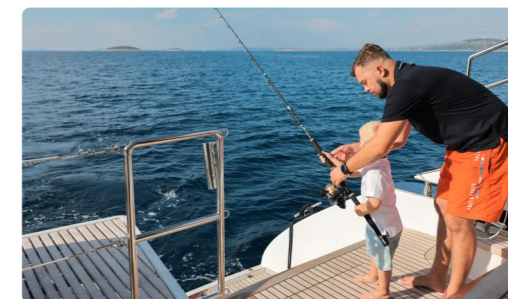

“SINATA” will win your admiration by offering al-fresco dining areas in the cockpit and flybridge, a hydraulic platform that can lower to the sea level, and a tranquil terrace in the bow that calls for a refreshing drink and relaxation in a hammock over the splashing waves.

SAIL SAIL

Sunreef 60 "SINATA" was born to let your dreams set sail...

Exclusive comfort at sea, combined with the Mediterranean's heavenly oasis and professional crew, will indulge your love of exploration in-between the sea and the sky.

FUN ONBOARD

 Stand up paddle

 Fishing gear

 Snorkelling equipment

 Water Ski

 Sea Bob

 Kayak

TECHNICAL DETAILS

EXTRA EXTRA EQUIPMENT EQUIPMENT

- A/C
- generator
- water maker
- full teak decking
- electric genoa winch
- gennaker
- wine cooler
- solar panels
- ice maker
- LED-TV 55
- Williams 395 Sport Jet: 90 HP
- BOSE Hi-Fi sound system
- inverter
- dishwasher
- microwave oven
- BBQ grill
- fishing rod holder
- underwater lights
- washing machine and dryer
- stern/aft shower with hot/cold water
- Fusion Bluetooth radio CD/MP3-player
- cockpit and flybridge speakers
- additional cockpit and flybridge fridge
- hydraulic lifting swimming platform
- fly deck with cushions and sun mattresses